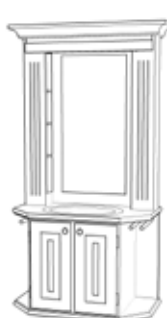

kr 16.075

**Tillegg for downlights:
1009 tillegg for 2 stk downlight
kr. 2100,-**

7755 • Vinjar bad

Høyde: 179
Dybde: 49
Skrogbredde: 75
Totalbredde: 85

kr 13.700

**Tillegg for downlights:
1009 tillegg for 2 stk downlight
kr. 2100,-**