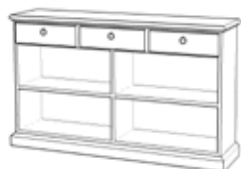

1301 • Valdres Bokreol
H: 85
B: 139
D: 34   kr 8.100